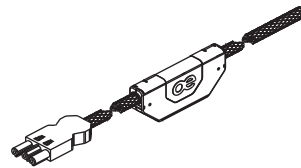

Starter Cable (Standard: 1 cable per configuration)

1 x Starter Cable
(Orange)