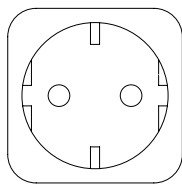

Charger modularity

Chargers are available in single or double colors and the two outlets can be of any of the modules below.

Schuko/EU