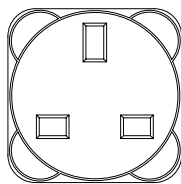

Charger modularity

Chargers are available in single or double colors and the two outlets can be of any of the modules below.

UK unfused