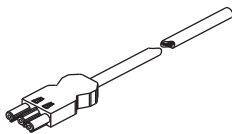

Cable Kit (Standard: 1 kit per bench)

1 x Interconnector Cable
(Yellow)