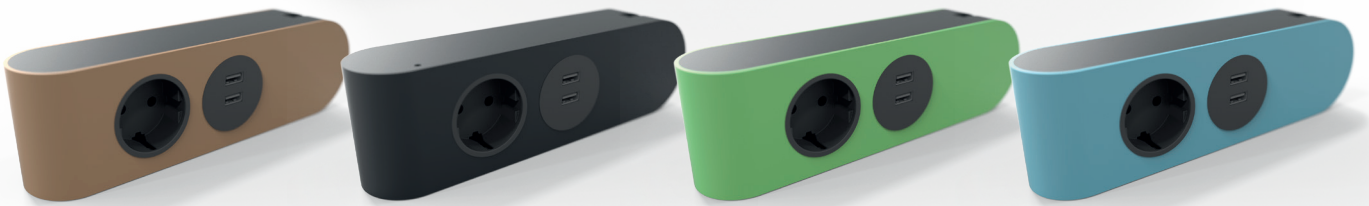

### Charger modularity

Chargers are available in single or double colors and the two outlets can be of any of the modules below.

UK fused

UK unfused

Schuko/EU

Swiss

Chinese

USB charge  
(with led light)

French/  
Belgian

Indian

Italian

Australian

USA/  
Japan

**Nova C Series**

Charger as single color mounted on Nova C Back

**Wieland Connector**

Charger uses a Wieland connector cable to be able to link more than one charger to one electricity source. The cable comes out from the back of Charger as the image to the left shows. The length of the cable is 300mm by standard but can be made with a custom length if needed..

## Charger assembly

To assemble Charger onto a Nova C Series slide the charger onto the leg, tighten the four screws and connect the power cable.