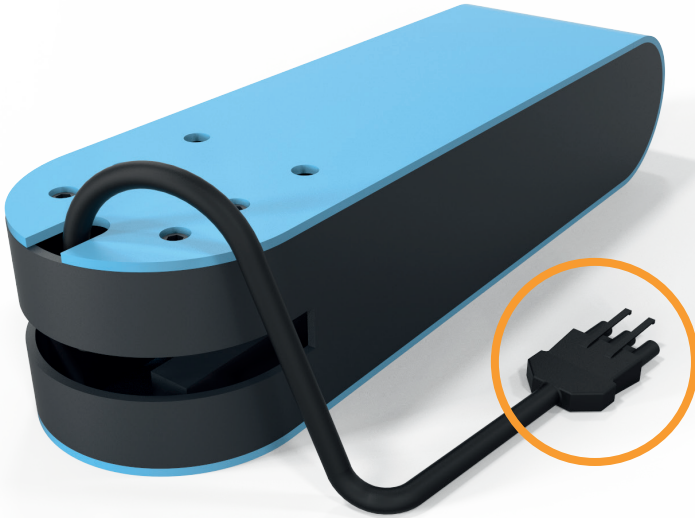

### Charger modularity

Chargers are available in single or double colors and the two outlets can be of any of the modules below.

UK fused

UK unfused

Schuko/EU

Swiss

Chinese

USB charge  
(with led light)

French/  
Belgian

Indian

Italian

Australian

USA/  
Japan

**Nova C Series**

Charger as single color mounted on Nova C Back

**Wieland Connector**

Charger uses a Wieland connector cable to be able to link more than one charger to one electricity source. The cable comes out from the back of Charger as the image to the left shows. The length of the cable is 300mm by standard but can be made with a custom length if needed..