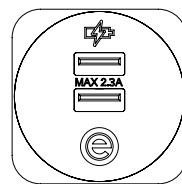

### Charger modularity

Chargers are available in single or double colors and the two outlets can be of any of the modules below.

UK fused

UK unfused

Schuko/EU

Swiss

Chinese

USB charge  
(with led light)

Charger uses a Wieland connector cable to be able to link more than one charger to one electricity source. The cable comes out from the back of Charger as the image to the left shows. The length of the cable is 300mm by standard but can be made with a custom length if needed..