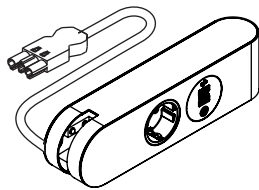

Charger Connecting Cables

When connecting Charger to your electricity source, you will need the following parts.
Important! Always shut off power to the circuit before starting installation work. In some countries electrical installation work may only be carried out by a authorised electrical contractor. Contact your local electricity authority for advice.

Radius Charger

1 x Radius Charger
(Green)