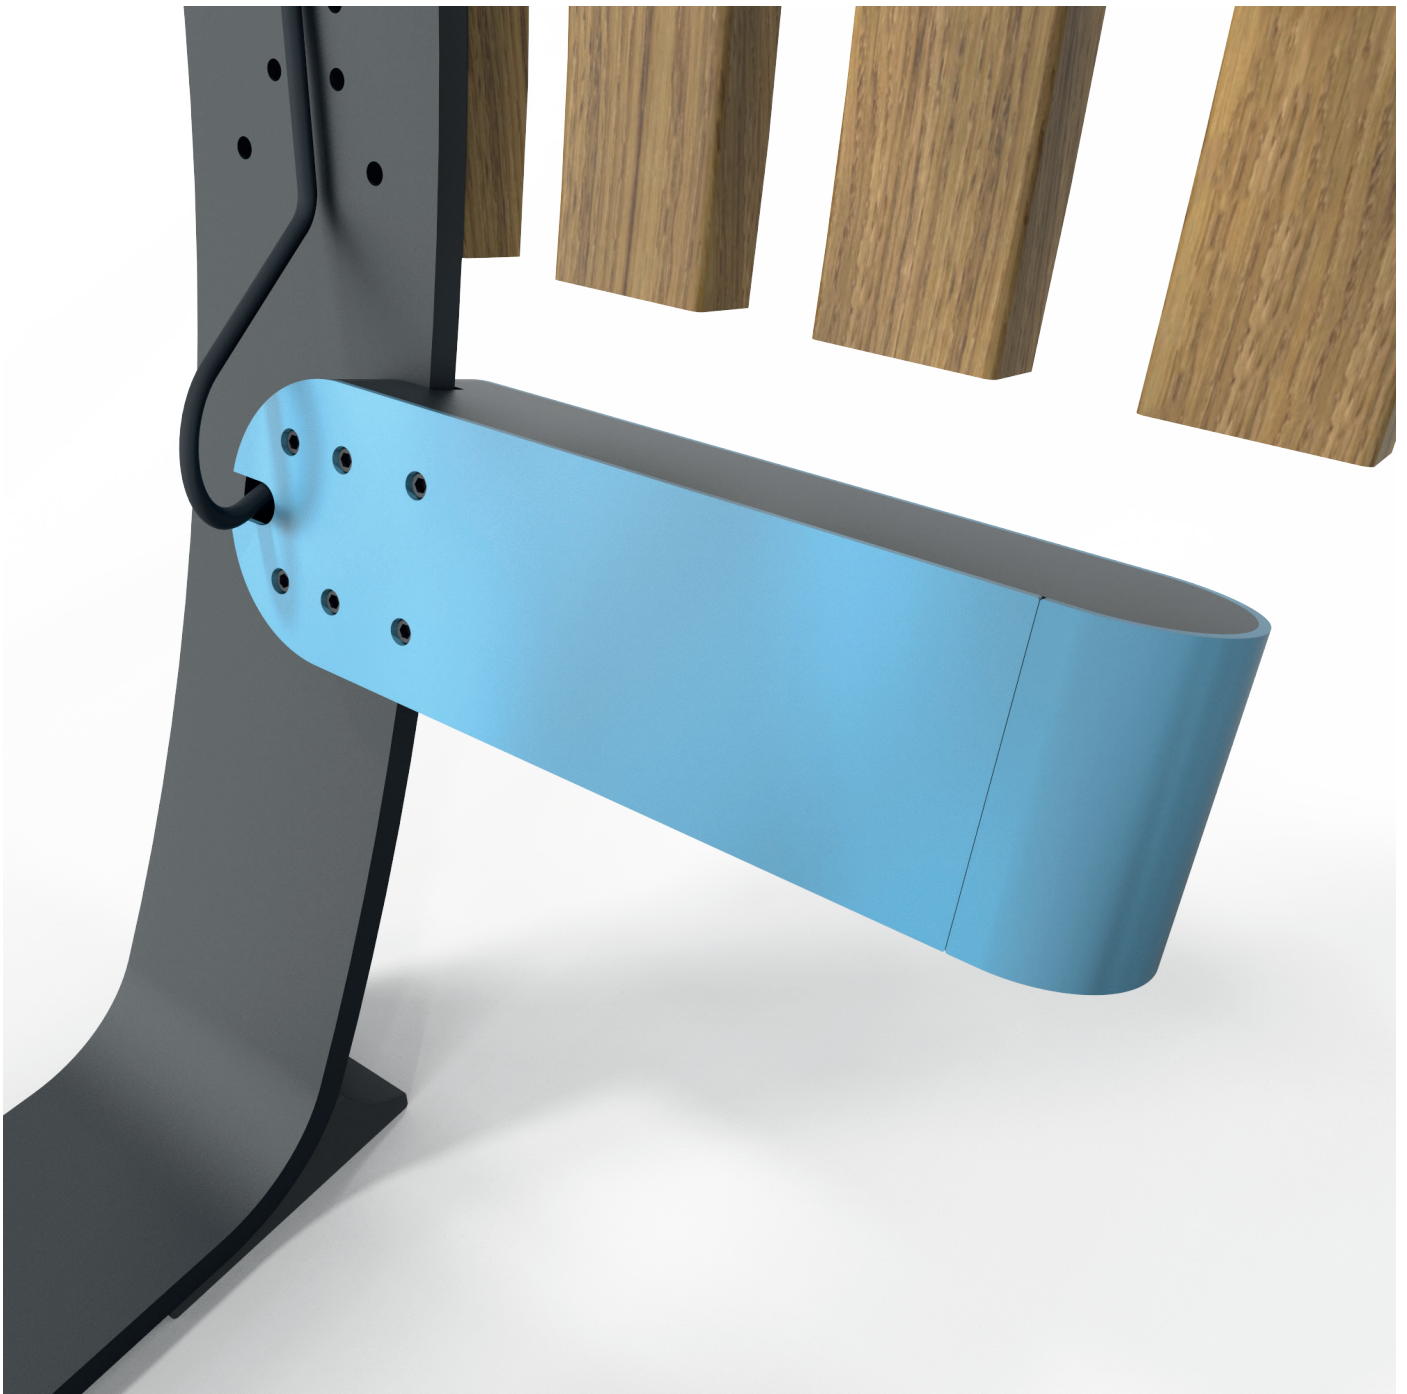

French/  
Belgian

Indian

Italian

Australian

USA/  
Japan

**Nova C Series**

Charger as single color mounted on Nova C Back

**Wieland Connector**

Charger uses a Wieland connector cable to be able to link more than one charger to one electricity source. The cable comes out from the back of Charger as the image to the left shows. The length of the cable is 300mm by standard but can be made with a custom length if needed..

## Charger assembly

To assemble Charger onto a Nova C Series slide the charger onto the leg, tighten the four screws and connect the power cable.