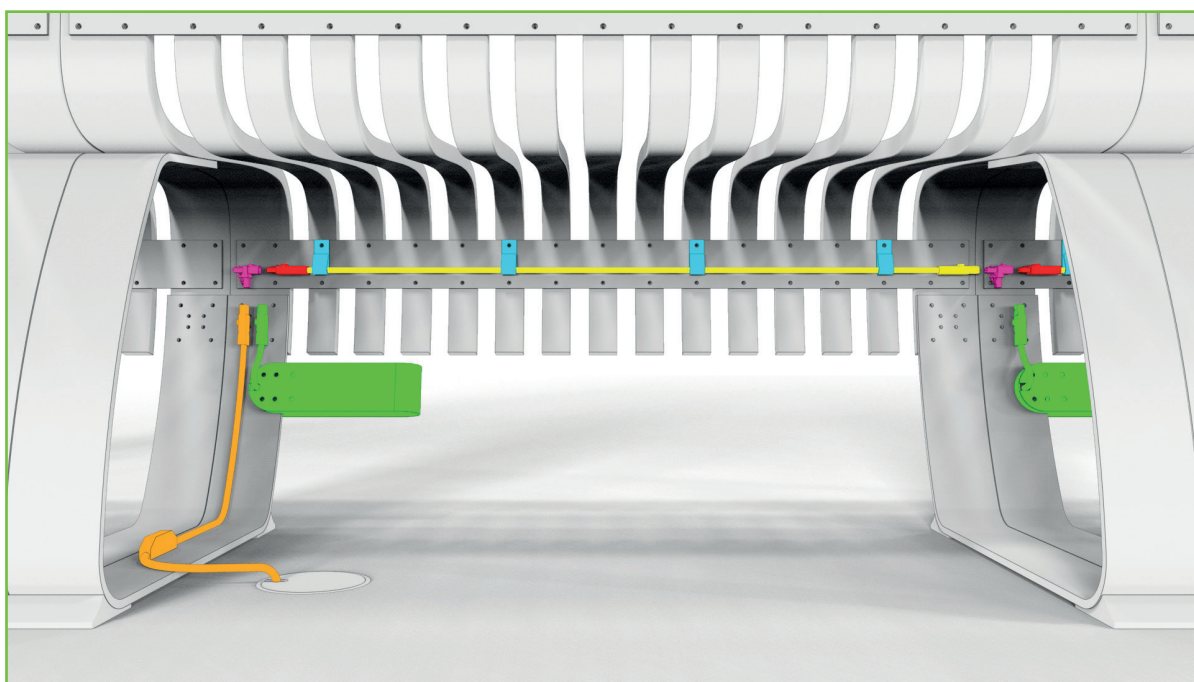

Charger uses a Wieland connector cable to be able to link more than one charger to one electricity source. The cable comes out from the back of Charger as the image to the left shows. The length of the cable is 300mm by standard but can be made with a custom length if needed..

### Cable Kit (Standard: 1 kit per bench)

1 x Interconnector Cable  
(Yellow)

1 x Slimline Male Wieland  
(Red)

1 x Wieland Adaptor Block  
(Purple)

4 x Cable Clip  
(Blue)

G

Green Furniture Concept