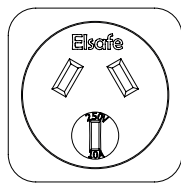

Australian