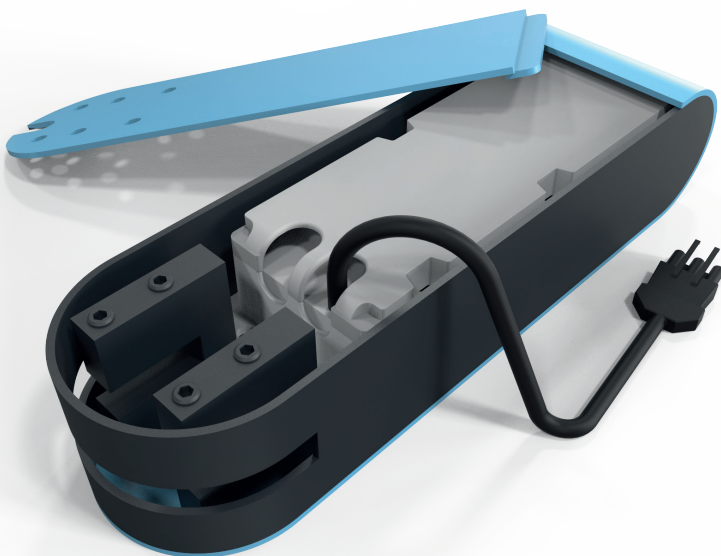

Electric component

Charger uses a power socket with reinforced insulation that is CE marked and certified with UL962A/CSA22.2 and UL1363. Both the power socket and its two outlets can be changed easily if needed.