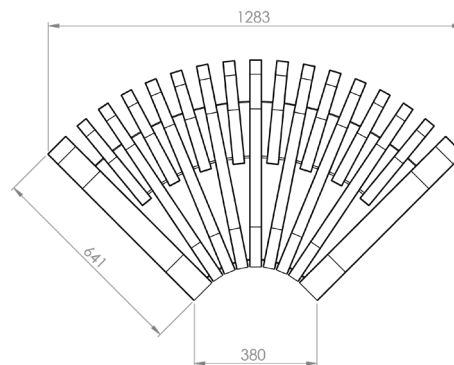

### Sizes & Measurements

The modules of the Nova C Series varies in length and curvature.

Name: Nova C Back 100

Article Number: NBA1

Weight: 29 kg

Name: Nova C Back 150

Article Number: NBA5

Weight: 29kg

Name: Nova C Back Convex 30°

Article Number: NBA3\_30

Weight: 29 kg

Name: Nova C Back Convex 45°

Article Number: NBA3\_45

Weight: 29 kg

Name: Nova C Back Convex 90°

Article Number: NBA3\_90

Weight: 29 kg

Name: Nova C Back Concave 30°

Article Number: NBA4\_30

Weight: 29 kg

Name: Nova C Back Concave 45°

Article Number: NBA4\_45

Weight: 29 kg

Name: Nova C Back Concave 90°

Article Number: NBA4\_90

Weight: 29 kg

Name: Nova C Back S-Curve L

Article Number: NBA6\_L

Weight: 29 kg

Name: Nova C Back S-Curve R

Article Number: NBA6\_R

Weight: 29 kg