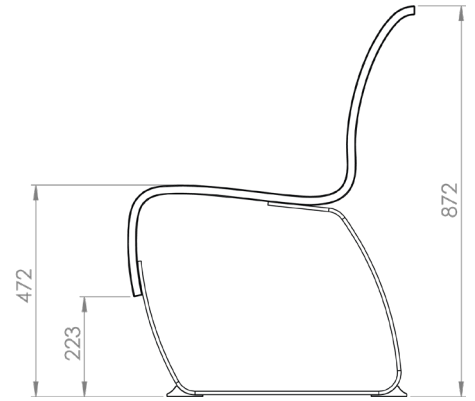

### Sizes & Measurements

The modules of the Nova C Series varies in length and curvature.

Name: Nova C Back 100

Article Number: NBA1

Weight: 29 kg

Name: Nova C Back 150

Article Number: NBA5

Weight: 29kg

Name: Nova C Back Convex 30°

Article Number: NBA3\_30

Weight: 29 kg

Name: Nova C Back Convex 45°

Article Number: NBA3\_45

Weight: 29 kg

Name: Nova C Back Convex 90°

Article Number: NBA3\_90

Weight: 29 kg

Name: Nova C Back Concave 30°

Article Number: NBA4\_30

Weight: 29 kg

Name: Nova C Back Concave 45°

Article Number: NBA4\_45

Weight: 29 kg

Name: Nova C Back Concave 90°