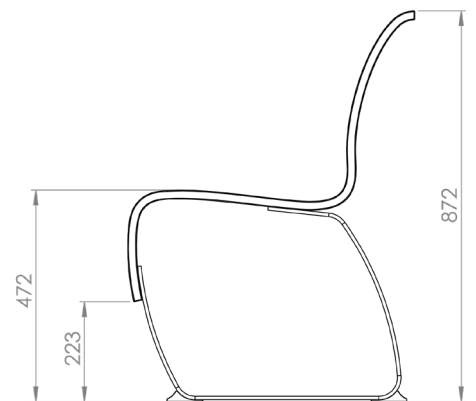

### Sizes & Measurements

The modules of the Nova C Series varies in length and curvature.

Name: Nova C Back 100

Article Number: NBA1

Weight: 29 kg

Name: Nova C Back 150

Article Number: NBA5

Weight: 29kg

Name: Nova C Back Convex 30°

Article Number: NBA3\_30

Weight: 29 kg

Name: Nova C Back Convex 45°

Article Number: NBA3\_45

Weight: 29 kg

Name: Nova C Back Convex 90°

Article Number: NBA3\_90

Weight: 29 kg

Name: Nova C Back Concave 30°

Article Number: NBA4\_30

Weight: 29 kg

Name: Nova C Back Concave 45°

Article Number: NBA4\_45

Weight: 29 kg

Name: Nova C Back Concave 90°

Article Number: NBA4\_90

Weight: 29 kg

Name: Nova C Back S-Curve L

Article Number: NBA6\_L

Weight: 29 kg

Name: Nova C Back S-Curve R

Article Number: NBA6\_R

Weight: 29 kg