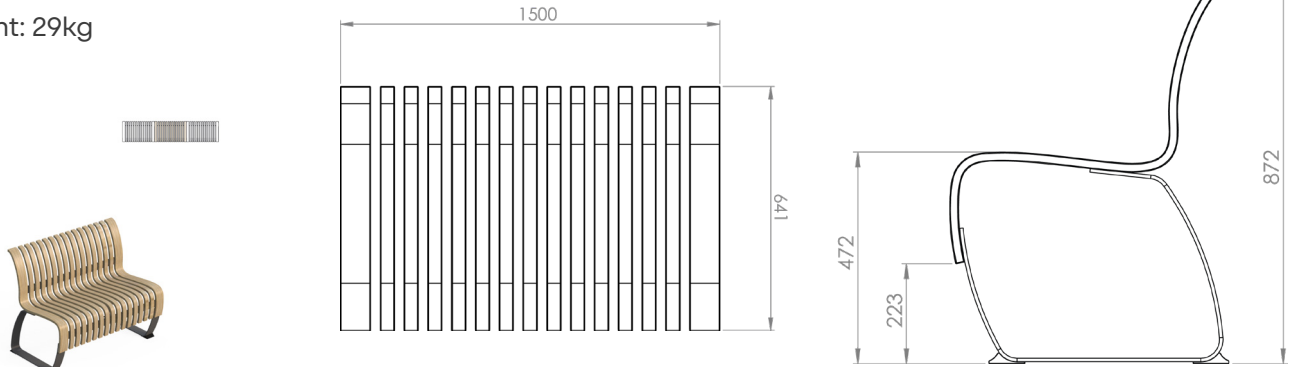

### Sizes & Measurements

The modules of the Nova C Series varies in length and curvature.

Name: Nova C Back 100

Article Number: NBA1

Weight: 29 kg

Name: Nova C Back 150

Article Number: NBA5

Weight: 29kg

Name: Nova C Back Convex 30°

Article Number: NBA3\_30

Weight: 29 kg

Name: Nova C Back Convex 45°

Article Number: NBA3\_45

Weight: 29 kg

Name: Nova C Back Convex 90°

Article Number: NBA3\_90