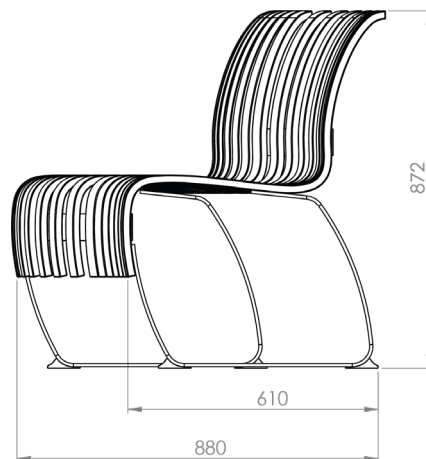

Weight: 29 kg

Name: Nova C Back Concave 30°

Article Number: NBA4\_30

Weight: 29 kg

Name: Nova C Back Concave 45°

Article Number: NBA4\_45

Weight: 29 kg

Name: Nova C Back Concave 90°

Article Number: NBA4\_90

Weight: 29 kg

Name: Nova C Back S-Curve L

Article Number: NBA6\_L

Weight: 29 kg

Name: Nova C Back S-Curve R

Article Number: NBA6\_R

Weight: 29 kg

**GREEN  
FURNITURE  
CONCEPT**

**GLOBAL**

Carlsgatan 3  
211 20 Malmö, Sweden  
+46 (0)40 600 93 30

**AMERICAS**

15 Main St #244  
Watertown MA, 02472 USA  
Toll Free: 1 (877) 582-8664