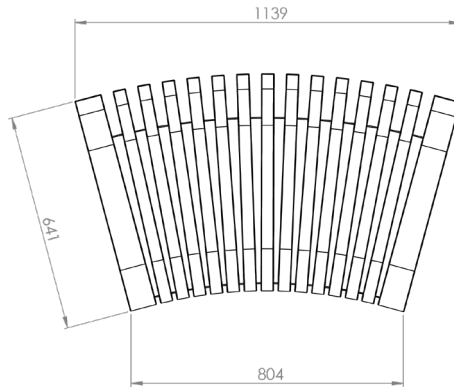

### Sizes & Measurements

The modules of the Nova C Series varies in length and curvature.

Name: Nova C Back 100

Article Number: NBA1

Weight: 29 kg

Name: Nova C Back 150

Article Number: NBA5

Weight: 29kg

Name: Nova C Back Convex 30°

Article Number: NBA3\_30

Weight: 29 kg

Name: Nova C Back Convex 45°

Article Number: NBA3\_45

Weight: 29 kg

Name: Nova C Back Convex 90°

Article Number: NBA3\_90

Weight: 29 kg

Name: Nova C Back Concave 30°

Article Number: NBA4\_30

Weight: 29 kg

Name: Nova C Back Concave 45°

Article Number: NBA4\_45

Weight: 29 kg

Name: Nova C Back Concave 90°