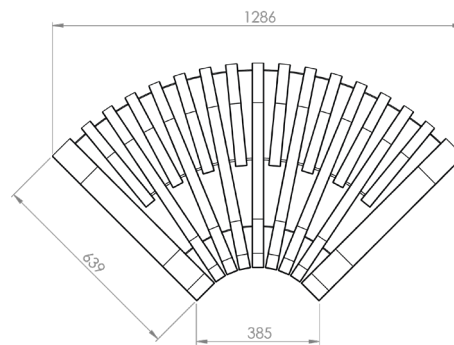

### Sizes & Measurements

The modules of the Nova C Series varies in length and curvature.

Name: Nova C Back 100

Article Number: NBA1

Weight: 29 kg

Name: Nova C Back 150

Article Number: NBA5

Weight: 29kg

Name: Nova C Back Convex 30°

Article Number: NBA3\_30

Weight: 29 kg

Name: Nova C Back Convex 45°

Article Number: NBA3\_45

Weight: 29 kg

Name: Nova C Back Convex 90°

Article Number: NBA3\_90

Weight: 29 kg

Name: Nova C Back Concave 30°

Article Number: NBA4\_30

Weight: 29 kg

Name: Nova C Back Concave 45°

Article Number: NBA4\_45

Weight: 29 kg

Name: Nova C Back Concave 90°