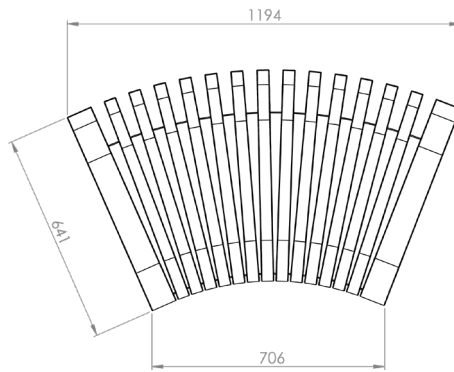

### Sizes & Measurements

The modules of the Nova C Series varies in length and curvature.

Name: Nova C Back 100

Article Number: NBA1

Weight: 29 kg

Name: Nova C Back 150

Article Number: NBA5

Weight: 29kg

Name: Nova C Back Convex 30°

Article Number: NBA3\_30

Weight: 29 kg

Name: Nova C Back Convex 45°

Article Number: NBA3\_45

Weight: 29 kg

Name: Nova C Back Convex 90°

Article Number: NBA3\_90

Weight: 29 kg

Name: Nova C Back Concave 30°

Article Number: NBA4\_30

Weight: 29 kg

Name: Nova C Back Concave 45°

Article Number: NBA4\_45

Weight: 29 kg

Name: Nova C Back Concave 90°

Article Number: NBA4\_90

Weight: 29 kg

Name: Nova C Back S-Curve L

Article Number: NBA6\_L

Weight: 29 kg

Name: Nova C Back S-Curve R

Article Number: NBA6\_R

Weight: 29 kg