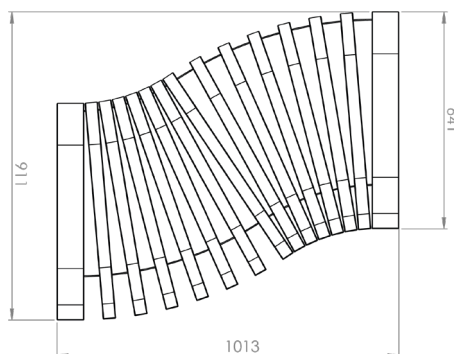

Weight: 29 kg

Name: Nova C Back Concave 30°

Article Number: NBA4\_30

Weight: 29 kg

Name: Nova C Back Concave 45°

Article Number: NBA4\_45

Weight: 29 kg

Name: Nova C Back Concave 90°

Article Number: NBA4\_90

Weight: 29 kg

Name: Nova C Back S-Curve L

Article Number: NBA6\_L

Weight: 29 kg

Name: Nova C Back S-Curve R

Article Number: NBA6\_R

Weight: 29 kg

**GREEN  
FURNITURE  
CONCEPT**

**GLOBAL**

Carlsgatan 3  
211 20 Malmö, Sweden  
+46 (0)40 600 93 30

**AMERICAS**

15 Main St #244  
Watertown MA, 02472 USA  
Toll Free: 1 (877) 582-8664