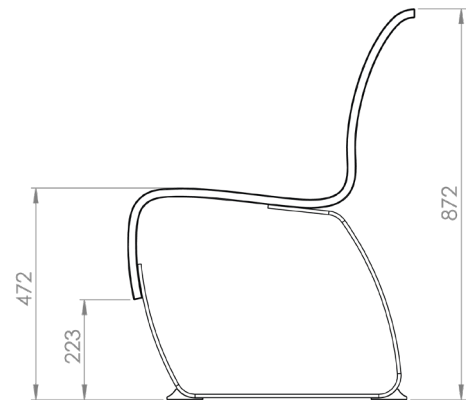

### Sizes & Measurements

The modules of the Nova C Series varies in length and curvature.

Name: Nova C Back 100

Article Number: NBA1

Weight: 29 kg

Name: Nova C Back 150

Article Number: NBA5

Weight: 29kg

Name: Nova C Back Convex 30°

Article Number: NBA3\_30

Weight: 29 kg

Name: Nova C Back Convex 45°

Article Number: NBA3\_45

Weight: 29 kg

Name: Nova C Back Convex 90°

Article Number: NBA3\_90

Weight: 29 kg

Name: Nova C Back Concave 30°

Article Number: NBA4\_30

Weight: 29 kg

Name: Nova C Back Concave 45°

Article Number: NBA4\_45

Weight: 29 kg

Name: Nova C Back Concave 90°

Article Number: NBA4\_90

Weight: 29 kg

Name: Nova C Back S-Curve L

Article Number: NBA6\_L

Weight: 29 kg

Name: Nova C Back S-Curve R

Article Number: NBA6\_R

Weight: 29 kg