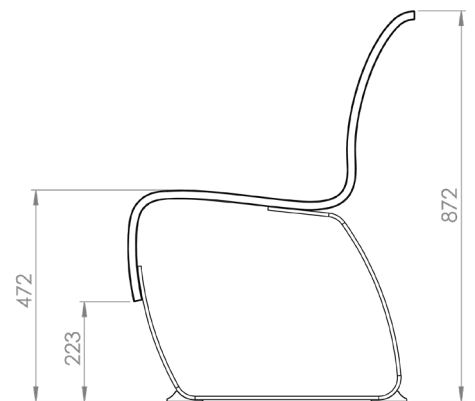

### Sizes & Measurements

The modules of the Nova C Series varies in length and curvature.

Name: Nova C Back 100

Article Number: NBA1

Weight: 29 kg

Name: Nova C Back 150

Article Number: NBA5

Weight: 29kg

Name: Nova C Back Convex 30°

Article Number: NBA3\_30

Weight: 29 kg

Name: Nova C Back Convex 45°

Article Number: NBA3\_45

Weight: 29 kg

Name: Nova C Back Convex 90°

Article Number: NBA3\_90

Weight: 29 kg

Name: Nova C Back Concave 30°

Article Number: NBA4\_30

Weight: 29 kg

Name: Nova C Back Concave 45°

Article Number: NBA4\_45

Weight: 29 kg

Name: Nova C Back Concave 90°

Article Number: NBA4\_90

Weight: 29 kg

Name: Nova C Back S-Curve L

Article Number: NBA6\_L

Weight: 29 kg

Name: Nova C Back S-Curve R

Article Number: NBA6\_R

Weight: 29 kg