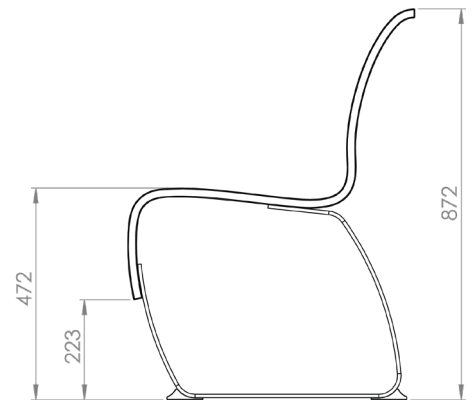

### Sizes & Measurements

The modules of the Nova C Series varies in length and curvature.

Name: Nova C Back 100

Article Number: NBA1

Weight: 29 kg

Name: Nova C Back 150

Article Number: NBA5

Weight: 29kg

Name: Nova C Back Convex 30°

Article Number: NBA3\_30

Weight: 29 kg

Name: Nova C Back Convex 45°

Article Number: NBA3\_45

Weight: 29 kg

Name: Nova C Back Convex 90°

Article Number: NBA3\_90

Weight: 29 kg

Name: Nova C Back Concave 30°

Article Number: NBA4\_30

Weight: 29 kg

Name: Nova C Back Concave 45°

Article Number: NBA4\_45

Weight: 29 kg

Name: Nova C Back Concave 90°

Article Number: NBA4\_90

Weight: 29 kg

Name: Nova C Back S-Curve L

Article Number: NBA6\_L

Weight: 29 kg

Name: Nova C Back S-Curve R

Article Number: NBA6\_R

Weight: 29 kg