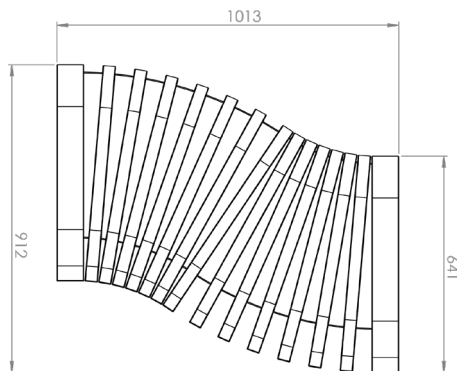

Weight: 29 kg

Name: Nova C Back Concave 30°

Article Number: NBA4\_30

Weight: 29 kg

Name: Nova C Back Concave 45°

Article Number: NBA4\_45

Weight: 29 kg

Name: Nova C Back Concave 90°

Article Number: NBA4\_90

Weight: 29 kg

Name: Nova C Back S-Curve L

Article Number: NBA6\_L

Weight: 29 kg

Name: Nova C Back S-Curve R

Article Number: NBA6\_R

Weight: 29 kg

**GREEN  
FURNITURE  
CONCEPT**

**GLOBAL**

Carlsgatan 3  
211 20 Malmö, Sweden  
+46 (0)40 600 93 30

**AMERICAS**

15 Main St #244  
Watertown MA, 02472 USA  
Toll Free: 1 (877) 582-8664