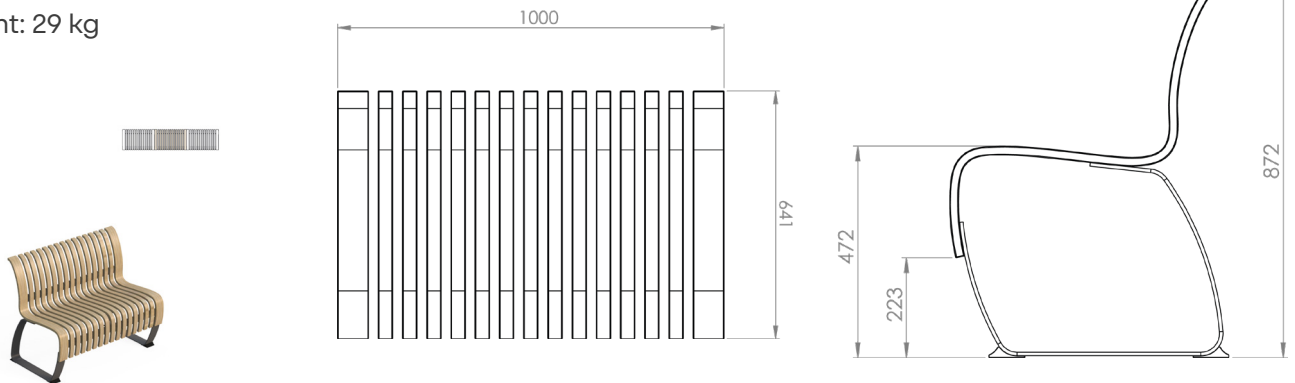

### Sizes & Measurements

The modules of the Nova C Series varies in length and curvature.

Name: Nova C Back 100

Article Number: NBA1

Weight: 29 kg

Name: Nova C Back 150

Article Number: NBA5

Weight: 29kg