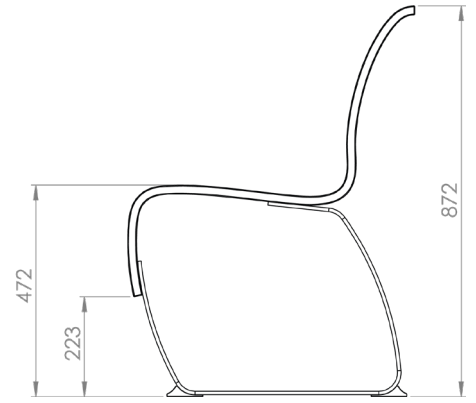

### Sizes & Measurements

The modules of the Nova C Series varies in length and curvature.

Name: Nova C Back 100

Article Number: NBA1

Weight: 29 kg

Name: Nova C Back 150

Article Number: NBA5

Weight: 29kg

Name: Nova C Back Convex 30°

Article Number: NBA3\_30

Weight: 29 kg

Name: Nova C Back Convex 45°

Article Number: NBA3\_45

Weight: 29 kg

Name: Nova C Back Convex 90°

Article Number: NBA3\_90

Weight: 29 kg

Name: Nova C Back Concave 30°

Article Number: NBA4\_30

Weight: 29 kg

Name: Nova C Back Concave 45°

Article Number: NBA4\_45

Weight: 29 kg

Name: Nova C Back Concave 90°

Article Number: NBA4\_90

Weight: 29 kg

Name: Nova C Back S-Curve L

Article Number: NBA6\_L

Weight: 29 kg

Name: Nova C Back S-Curve R

Article Number: NBA6\_R

Weight: 29 kg