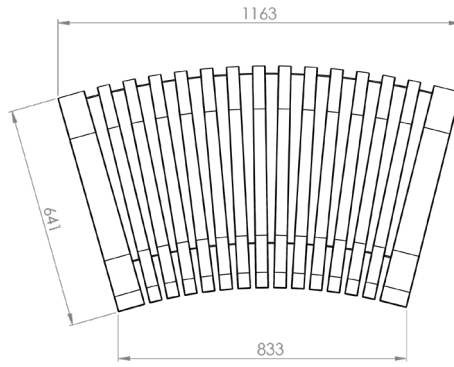

### Sizes & Measurements

The modules of the Nova C Series varies in length and curvature.

Name: Nova C Back 100

Article Number: NBA1

Weight: 29 kg

Name: Nova C Back 150

Article Number: NBA5

Weight: 29kg

Name: Nova C Back Convex 30°

Article Number: NBA3\_30

Weight: 29 kg

Name: Nova C Back Convex 45°

Article Number: NBA3\_45

Weight: 29 kg

Name: Nova C Back Convex 90°

Article Number: NBA3\_90