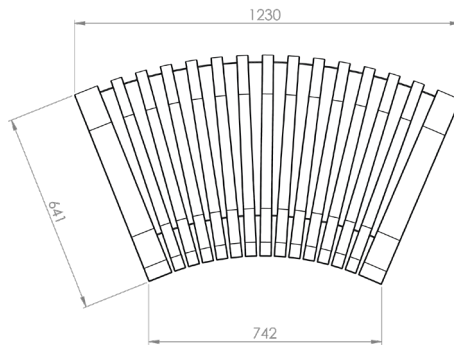

### Sizes & Measurements

The modules of the Nova C Series varies in length and curvature.

Name: Nova C Back 100

Article Number: NBA1

Weight: 29 kg

Name: Nova C Back 150

Article Number: NBA5

Weight: 29kg

Name: Nova C Back Convex 30°

Article Number: NBA3\_30

Weight: 29 kg

Name: Nova C Back Convex 45°

Article Number: NBA3\_45

Weight: 29 kg

Name: Nova C Back Convex 90°

Article Number: NBA3\_90

Weight: 29 kg

Name: Nova C Back Concave 30°

Article Number: NBA4\_30

Weight: 29 kg

Name: Nova C Back Concave 45°

Article Number: NBA4\_45

Weight: 29 kg

Name: Nova C Back Concave 90°