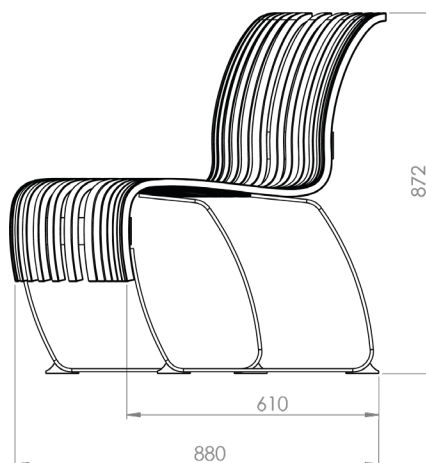

Weight: 29 kg

Name: Nova C Back Concave 30°

Article Number: NBA4\_30

Weight: 29 kg

Name: Nova C Back Concave 45°

Article Number: NBA4\_45

Weight: 29 kg

Name: Nova C Back Concave 90°

Article Number: NBA4\_90

Weight: 29 kg

Name: Nova C Back S-Curve L

Article Number: NBA6\_L

Weight: 29 kg

Name: Nova C Back S-Curve R

Article Number: NBA6\_R

Weight: 29 kg

**GREEN  
FURNITURE  
CONCEPT**

**GLOBAL**

Carlsgatan 3  
211 20 Malmö, Sweden  
+46 (0)40 600 93 30

**AMERICAS**

15 Main St #244  
Watertown MA, 02472 USA  
Toll Free: 1 (877) 582-8664